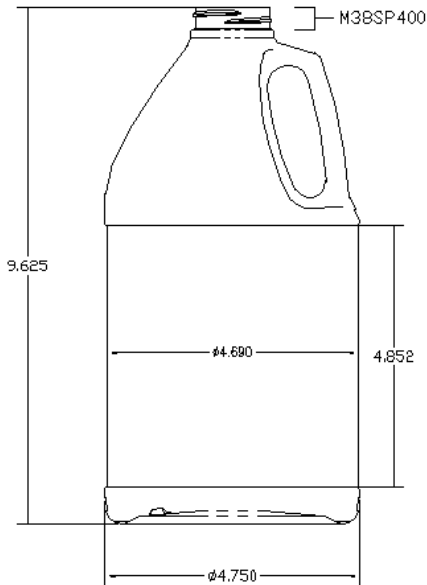

64
OUNCES
STOCK
BOTTLES

128
OUNCES
STOCK
BOTTLES

PART NO.:	R-33
STYLE:	HALF GALLON ROUND
MATERIAL:	HDPE
NECK FINISHES:	33/400-38/400
STOCK COLORS:	NATURAL/BLUE- WHITE
GRAM WEIGHT:	68
CAPACITY:	64 fl oz. 1.89 L

PART NO.:	R-43
STYLE:	ONE GALLON ROUND
MATERIAL:	HDPE
NECK FINISHES:	38/400
STOCK COLORS:	NATURAL/BLUE- WHITE
GRAM WEIGHT:	105-130
CAPACITY:	128 fl oz. 3.79 L