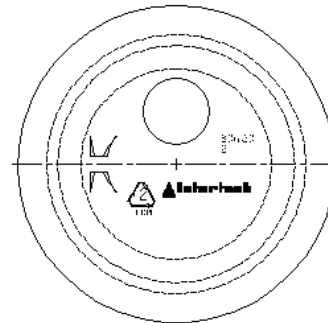

64
OUNCES
STOCK
BOTTLES

128
OUNCES
STOCK
BOTTLES

PART NO.:	R-33
STYLE:	HALF GALLON ROUND
MATERIAL:	HDPE
NECK FINISHES:	33/400-38/400
STOCK COLORS:	NATURAL/BLUE- WHITE
GRAM WEIGHT:	68
CAPACITY:	64 fl oz. 1.89 L

PART NO.:	R-43
STYLE:	ONE GALLON ROUND
MATERIAL:	HDPE
NECK FINISHES:	38/400
STOCK COLORS:	NATURAL/BLUE- WHITE
GRAM WEIGHT:	105-130
CAPACITY:	128 fl oz. 3.79 L