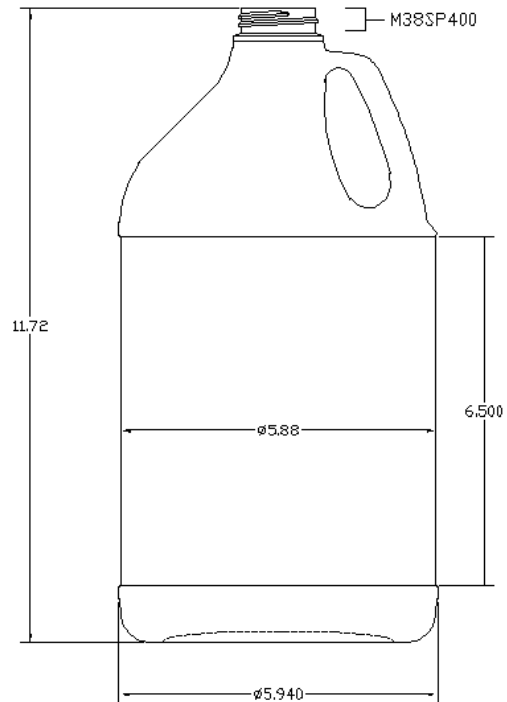

64
OUNCES
STOCK
BOTTLES

128
OUNCES
STOCK
BOTTLES

PART NO.:	R-33
STYLE:	HALF GALLON ROUND
MATERIAL:	HDPE
NECK FINISHES:	33/400-38/400
STOCK COLORS:	NATURAL/BLUE- WHITE
GRAM WEIGHT:	68
CAPACITY:	64 fl oz. 1.89 L

PART NO.:	R-43
STYLE:	ONE GALLON ROUND
MATERIAL:	HDPE
NECK FINISHES:	38/400
STOCK COLORS:	NATURAL/BLUE- WHITE
GRAM WEIGHT:	105-130
CAPACITY:	128 fl oz. 3.79 L