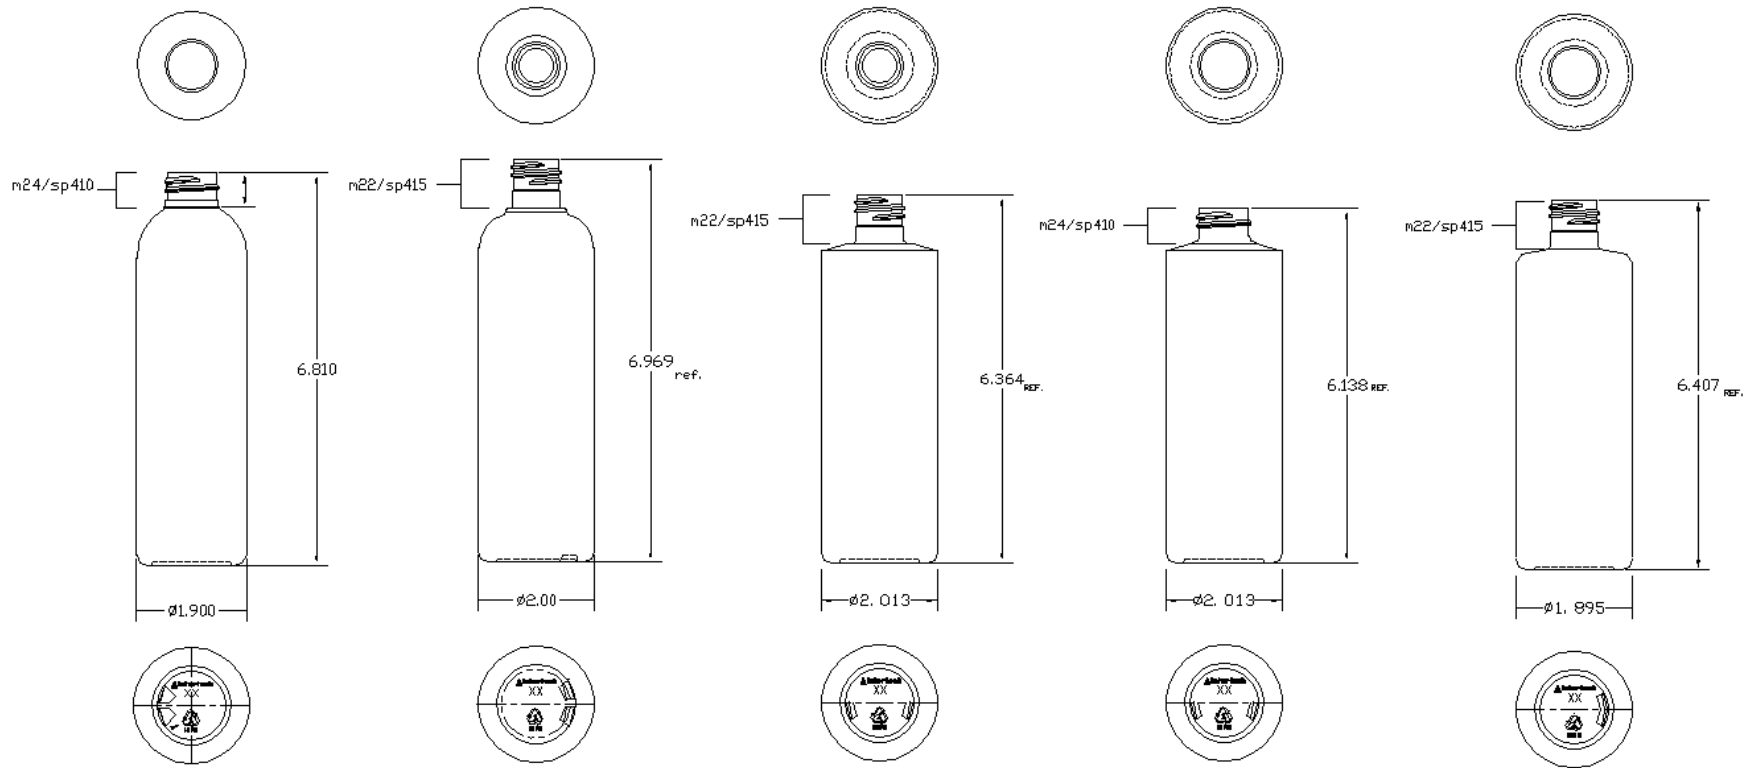

8

O  
U  
N  
C  
E  
  
S  
T  
O  
C  
K  
  
B  
O  
T  
T  
L  
E  
S

PART NO.:	F-08-BR-24	F-08-BR-22	J-08-22	J-08-24	F-08-22
STYLE:	BOSTON ROUND	BOSTON ROUND	CYLINDER	CYLINDER	CYLINDER
MATERIAL:	HDPE	HDPE	HDPE	HDPE	HDPE
NECK FINISHES:	M24/SP410	M22/SP415	M22/SP415	M24/SP410	M22/SP415
STOCK COLORS:	NATURAL / WHITE	NATURAL / WHITE	NATURAL / WHITE	NATURAL / WHITE	NATURAL / WHITE
GRAM WEIGHT:	20	20	20	20	20
CAPACITY:	8 fl oz. 238.6 ml	9 fl oz. 266.2	8 fl oz. 238.6 ml	8 fl oz. 238.6 ml	8 fl oz. 238.6 ml
FILL CAPACITY:	8.8 oz. 260.2 ml.	9.6 fl oz 283.9 ml	8.9 oz. 264.9 ml.	8.9 fl oz 264.9	8.9 fl oz 264.9