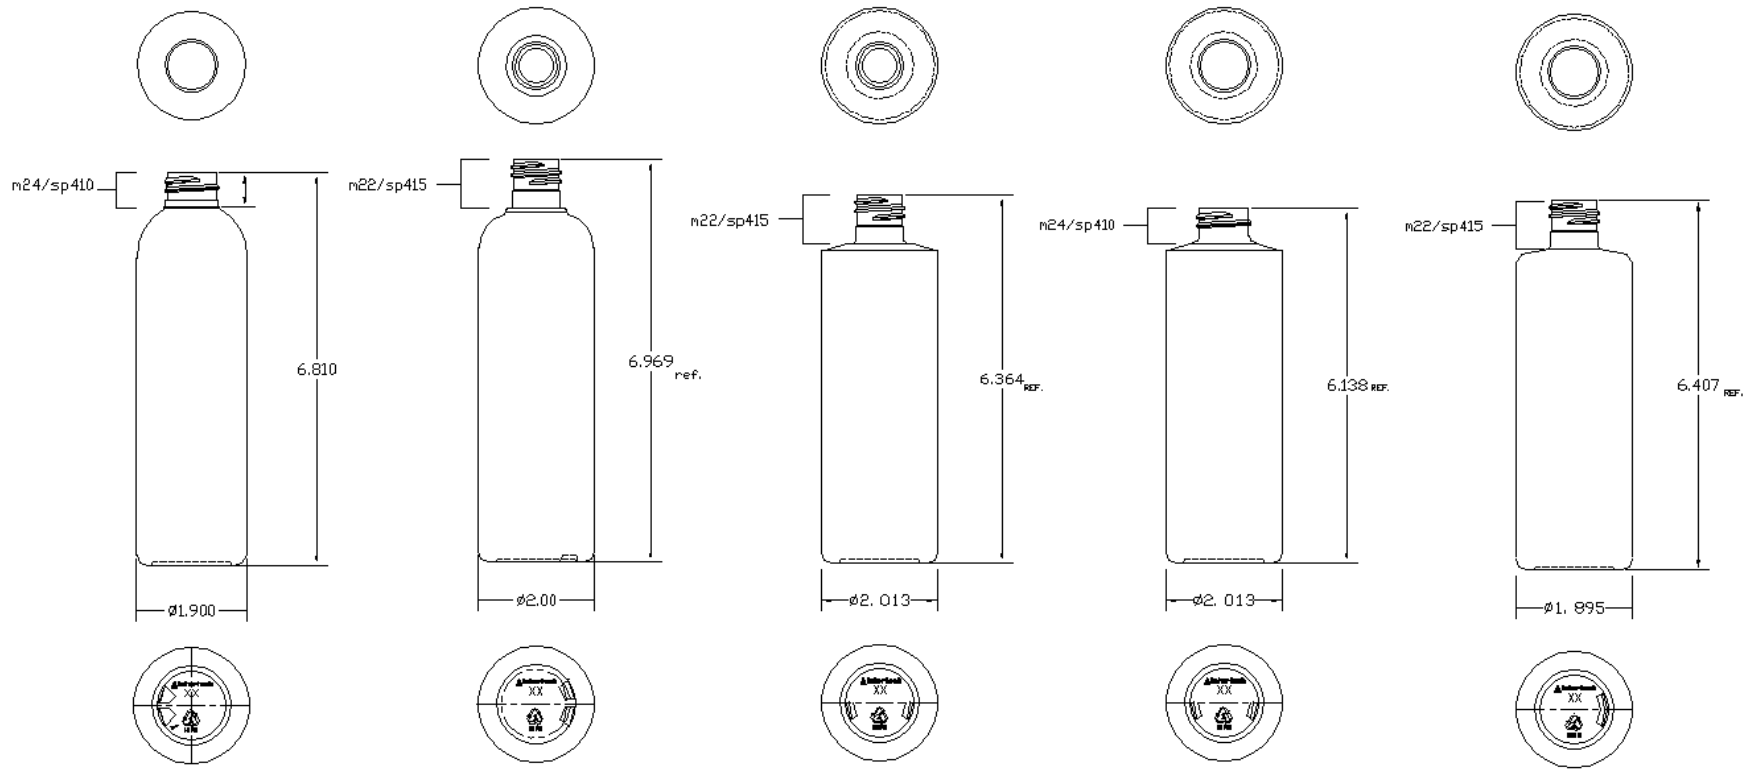

8

O
U
N
C
E

S
T
O
C
K

B
O
T
T
L
E
S

PART NO.:	F-08-BR-24	F-08-BR-22	J-08-22	J-08-24	F-08-22
STYLE:	BOSTON ROUND	BOSTON ROUND	CYLINDER	CYLINDER	CYLINDER
MATERIAL:	HDPE	HDPE	HDPE	HDPE	HDPE
NECK FINISHES:	M24/SP410	M22/SP415	M22/SP415	M24/SP410	M22/SP415
STOCK COLORS:	NATURAL / WHITE	NATURAL / WHITE	NATURAL / WHITE	NATURAL / WHITE	NATURAL / WHITE
GRAM WEIGHT:	20	20	20	20	20
CAPACITY:	8 fl oz. 238.6 ml	9 fl oz. 266.2	8 fl oz. 238.6 ml	8 fl oz. 238.6 ml	8 fl oz. 238.6 ml
FILL CAPACITY:	8.8 oz. 260.2 ml.	9.6 fl oz 283.9 ml	8.9 oz. 264.9 ml.	8.9 fl oz 264.9	8.9 fl oz 264.9